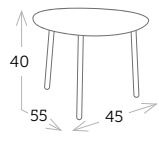

☛ | CANNES
✕ | RIO

 CANNES

 EXPLORER

mesa centro

RIO

 Ref. DT040BL
Aluminio black

 Ref. DT040WH
Aluminio white

tumbona piscina apilable con ruedas