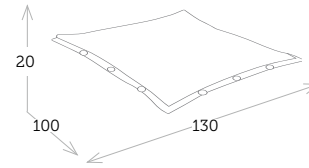

Ref. DA720ROWH
Aluminio white
Rope white beige
Cojín olefin beige

🪑 | RIO
🪴 | LA VIDA

(SHELTO)

SIELTO

pouf de piscina flotante

- | | | |
|---|---|---|
|  Ref. 600ANT |  Ref. 601ROU |  Ref. 602VER |
|  Ref. 603AUB |  Ref. 604BLE |  Ref. 605ORA |
|  Ref. 606NOI |  Ref. 607FUC |  Ref. 608TIL |
|  Ref. 609JAD |  Ref. 610GRI |  Ref. 611NAV |