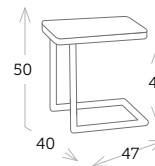

mesa auxiliar aluminio

VERONA

- 
 Ref. TAGA112STCC
 Aluminium charcoal
- 
 Ref. TAGA112STCH
 Aluminium champagne
- 
 Ref. TAGA112STWH
 Aluminium white

ALP

VERONA

 APOLLO
 EXPLORER
 Ø 52 cm

APOLLO cama redonda con cojines