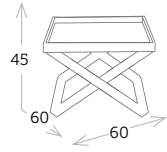

MIAMI

mesa servicio plegable con bandeja extraíble aluminio