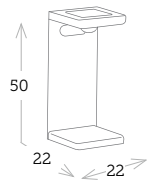

lámpara solar suelo