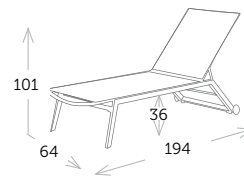

Ref. DT040BL
Aluminio black

Ref. DT040WH
Aluminio white

tumbona piscina apilable con ruedas

CANNES