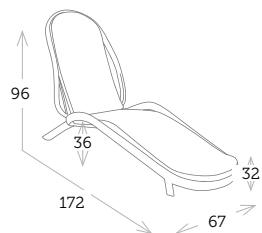

WHALE

tumbona fija con cojín