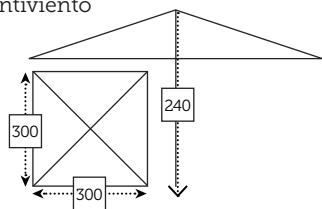

- Ref. S200A1GRN
  Aluminio grey
  Cobertura polyester white
- Ref. S200A1WH
  Aluminio white
  Cobertura polyester white

- Estructura aluminio
- Mástil $\varnothing$ 48 mm en una pieza
- 8 Varillas de 18x28 mm
- 4 Poleas
- Chimenea antiviento

- Ref. S300A1GRN
  Aluminio grey
  Cobertura polyester white
- Ref. S300A1WH
  Aluminio white
  Cobertura polyester white