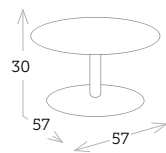

butaca con cojines

Ref. BN1005LCCC
Aluminio charcoal
Cojines batyline Granite
Brazo teca

Ref. BN1005LCWH
Aluminio white
Cojines batyline Seagull
Brazo teca

LA VIDA

mesa auxiliar redonda

Ref. TAGA131ST6AZ
Aluminio blue