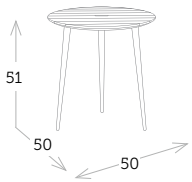

mesa auxiliar redonda [top teca]

Ref. SK0010CC
Aluminio charcoal
Top Teca

Ref. SK0010WH
Aluminio white
Top Teca

LAZIO

mesa auxiliar redonda [top teca]

Ref. SK0011CC
Aluminio charcoal
Top Teca

Ref. SK0011WH
Aluminio white
Top Teca