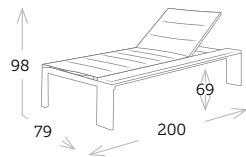

tumbona piscina acolchada 5 posiciones lateral teca

ALP

- 
 Ref. SA833AL1DLGR
 Aluminium charcoal
 Sting khaki
- 
 Ref. SA833AL1DRGR
 Aluminium charcoal
 Sting khaki
- 
 Ref. SA833AL1DLWH
 Aluminium charcoal
 Sting white
- 
 Ref. SA833AL1DRWH
 Aluminium charcoal
 Sting white