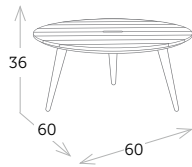

mesa auxiliar redonda [top teca]

Ref. SK0010CC
Aluminio charcoal
Top Teca

Ref. SK0010WH
Aluminio white
Top Teca

LAZIO

mesa auxiliar redonda [top teca]

Ref. SK0011CC
Aluminio charcoal
Top Teca

Ref. SK0011WH
Aluminio white
Top Teca