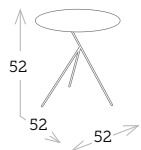

- Ref. CTX126ST6AZ
Aluminio blue
- Ref. CTX126ST6VD
Aluminio green
- Ref. CTX126ST6CC
Aluminio charcoal
- Ref. CTX126ST6WH
Aluminio white
- Ref. CTX126ST6CH
Aluminio champagne

	TANIA
	EXPLORER Ø 44 cm Ø 52 cm
	BLOC/LUX *