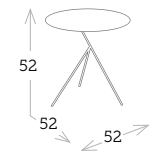

CANNES tumbona piscina apilable con ruedas

	Ref. SK0012CC Aluminio charcoal Sling silverblack		Ref. SK0012WK Aluminio white Sling khaki
	Ref. SK0012WG Aluminio white Sling grey		Ref. SK0012WH Aluminio white Sling white

EXPLORER mesa auxiliar redonda

	Ref. CTX126STAZ Aluminio blue		Ref. CTX126STVD Aluminio green
	Ref. CTX126STCC Aluminio charcoal		Ref. CTX126STWH Aluminio white
	Ref. CTX126STCH Aluminio champagne