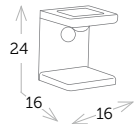

lámpara solar sobremesa

Ref. SK0016CC
Aluminio charcoal
Top Teca

Ref. SK0016WH
Aluminio white
Top Teca