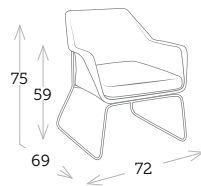

Ref. 309.1162
Aluminium white
Sling khaki

Ref. 309.1662
Aluminium champagne
Sling khaki

 | VERA

 | EXPLORER
Ø 44 cm
Ø 52 cm

VERA

butaca con cojín

Ref. VS0867LCCC

Aluminio charcoal
Wicker natural
Cojín taupe