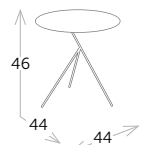

EXPLORER

mesa auxiliar redonda

- Ref. CTX126STAZ
  Aluminio blue
- Ref. CTX126STVD
  Aluminio green
- Ref. CTX126STCC
  Aluminio charcoal
- Ref. CTX126STWH
  Aluminio white
- Ref. CTX126STCH
  Aluminio champagne