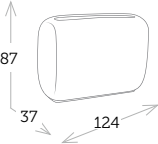

jardinera

FLO