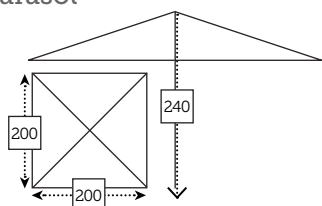

JULY

tumbona 5 posiciones apilable

- Ref. CTXL975CCSB
  Aluminio charcoal
  Sling silverblack
- Ref. CTXL975CHKH
  Aluminio champagne
  Sling khaki
- Ref. CTXL975WHKH
  Aluminio white
  Sling khaki
- Ref. CTXL975WHSB
  Aluminio white
  Sling silverblack
- Ref. CTXL975WHWH
  Aluminio white
  Sling white

SP ALU

parasol

- Ref. S200A1GRN
  Aluminio grey
  Cobertura polyester white
- Ref. S200A1WH
  Aluminio white
  Cobertura polyester white

- Estructura aluminio
- Mástil $\varnothing$ 48 mm en una pieza
- 8 Varillas de 18x28 mm
- 4 Poleas
- Chimenea antiviento

- Ref. S300A1GRN
  Aluminio grey
  Cobertura polyester white
- Ref. S300A1WH
  Aluminio white
  Cobertura polyester white